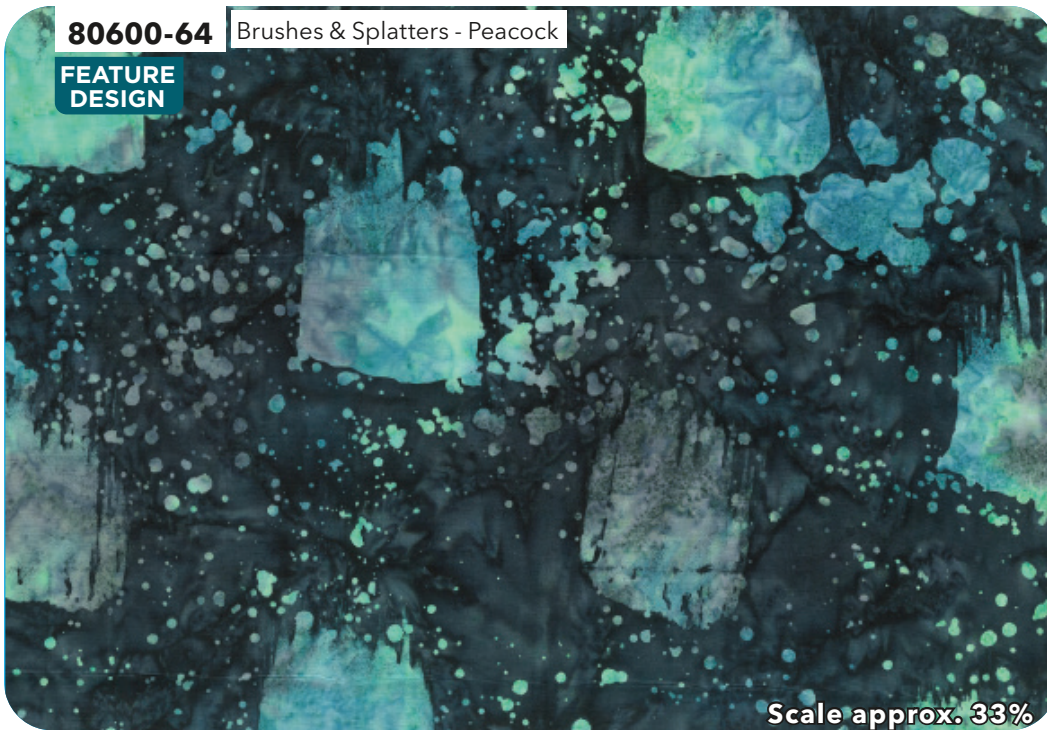

81300-21

81300-22

81230-59

81300-99

80602-23 Leaf Scroll - Blush

80603-74 Pierre Frey Inspired - Green Multi

Scale approx. 25%

80602-56 Leaf Scroll - Just Peachy

80602-24 Leaf Scroll - Antique Rose

Painter's Palette | Entire Collection 18 pcs | Shipping September 2021
Order by April 25 2021 | Scale approx. 55% | January 2021 Release

Painter's Palette

Designed by Karen Gibbs

Cool Tones

ESSENTIALS

80600-64 Brushes & Splatters - Peacock

FEATURE DESIGN

Scale approx. 33%

81300-91

81000-612

81000-625

81300-63

81230-44

81230-63

80602-90 Leaf Scroll - Gray Smoke

80603-64 Pierre Frey Inspired - Turquoise Multi

Scale approx. 25%

80602-61 Leaf Scroll - Light Teal

80601-64 Pools of Paint - Teal Green