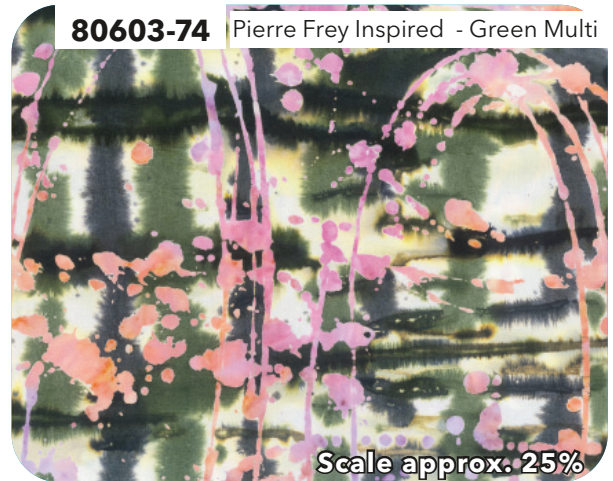

Designed by Karen Gibbs

Warm Glow

ESSENTIALS

80600-99 Brushes & Splatters - Black Rose

FEATURE DESIGN

Scale approx. 33%

81300-14

81300-80

81300-21

81300-22

81230-59

81300-99

80602-23 Leaf Scroll - Blush

80603-74 Pierre Frey Inspired - Green Multi

Scale approx. 25%

80602-56 Leaf Scroll - Just Peachy

80602-24 Leaf Scroll - Antique Rose

Painter's Palette | Entire Collection 18 pcs | Shipping September 2021
Order by April 25 2021 | Scale approx. 55% | January 2021 Release

Painter's Palette

Designed by Karen Gibbs

81300-63

81230-44

81230-63

80602-90 Leaf Scroll - Gray Smoke

80603-64 Pierre Frey Inspired - Turquoise Multi

Scale approx. 25%

80602-61 Leaf Scroll - Light Teal

80601-64 Pools of Paint - Teal Green