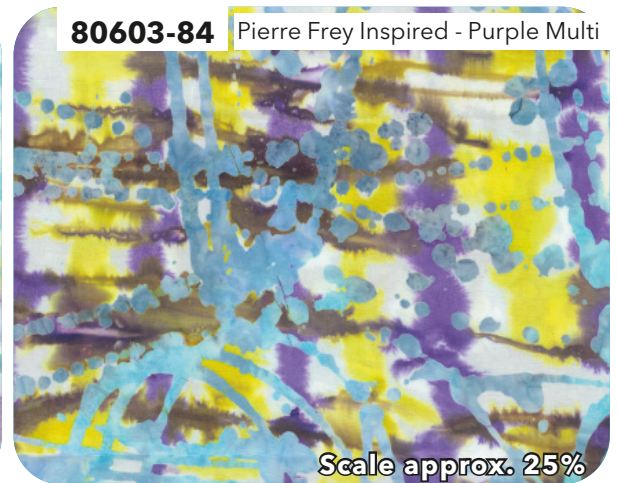

Painter's Palette

Designed by Karen Gibbs

Purple Sheen

ESSENTIALS

Painter's Palette | Entire Collection 18 pcs | Shipping September 2021
Order by April 25 2021 | Scale approx. 55% | January 2021 Release

Painter's Palette

Designed by Karen Gibbs

Warm Glow

ESSENTIALS

80600-99 Brushes & Splatters - Black Rose

FEATURE DESIGN

Scale approx. 33%

81300-14

81300-80

81300-21

81300-22

81230-59

81300-99

80602-23 Leaf Scroll - Blush

80603-74 Pierre Frey Inspired - Green Multi

Scale approx. 25%

80602-56 Leaf Scroll - Just Peachy

81300-63

81230-44

81230-63

80602-90 Leaf Scroll - Gray Smoke

80603-64 Pierre Frey Inspired - Turquoise Multi

Scale approx. 25%

80602-61 Leaf Scroll - Light Teal

80601-64 Pools of Paint - Teal Green